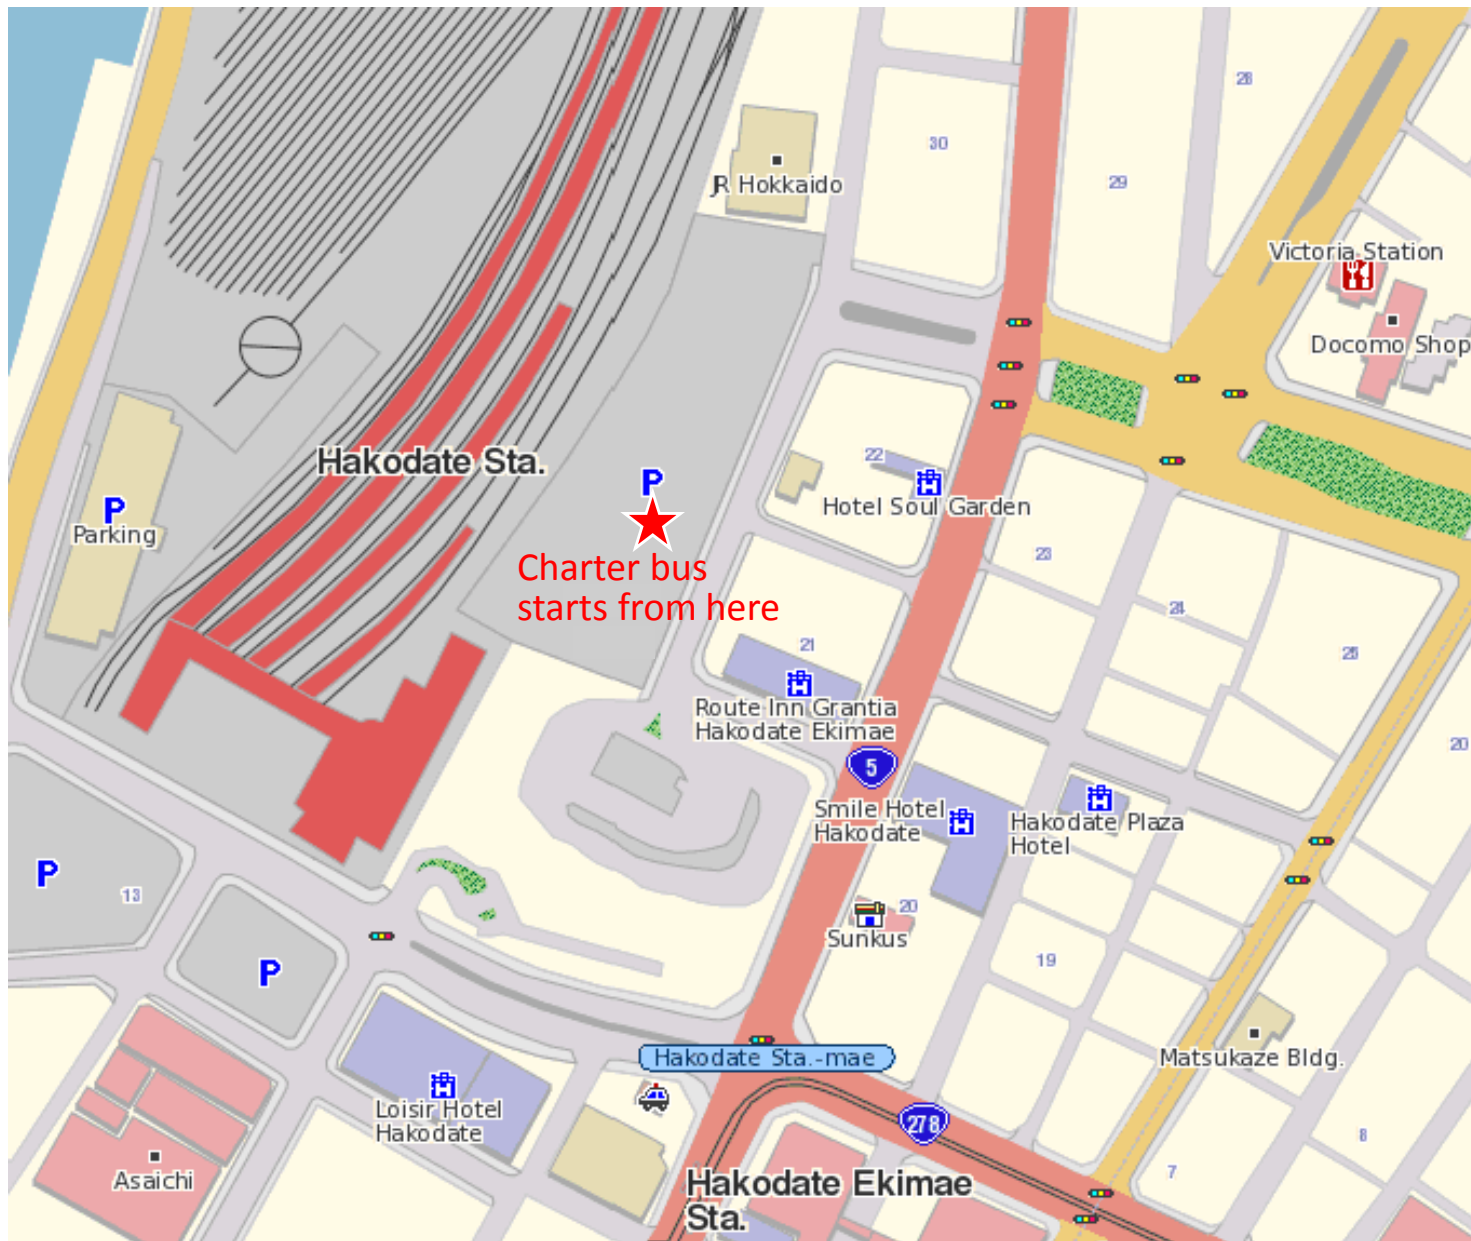

July 10th				
From		Via	To	
Hakodate St.	8:00	–	HRC	8:20
Hakodate St.	8:10	–	HRC	8:30
Hakodate St.	8:20	–	HRC	8:40

Hakodate St.	12:00	HRC	12:20
HRC	12:40	Hakodate St.	13:00

Hakodate St.	12:00	–	HRC	12:20
HRC	12:40	–	Hakodate St.	13:00

HRC	12:00	Hakodate St.	Airport	12:45
HRC	13:00	Hakodate St.	Airport	13:45

HRC	17:40	Hakodate St.	18:00
HRC	17:50	Hakodate St.	18:10
HRC	18:00	Hakodate St.	18:20

HRC	17:10	Gotoken	Hakodate St.	17:40
HRC	17:30	Gotoken	Hakodate St.	17:50
Gotoken	21:00	–	Hakodate St.	21:15
Gotoken	21:20	–	Hakodate St.	21:35

HRC	12:53	–	Hakodate-Dotsuku-mae	13:00
HRC	13:08	–	Hakodate-Dotsuku-mae	13:15
HRC	13:23	–	Hakodate-Dotsuku-mae	13:30
HRC	13:38	–	Hakodate St.	14:00
HRC	14:30	Hakodate St.	Airport	15:15
HRC	15:20	Hakodate St.	Airport	16:05
HRC	16:00	Hakodate St.	Airport	16:45

Hakodate St.: JR Hakodate Station (see the map on the next page for detail)

HRC: Hakodate Research Center (Conference venue)

Gotoken: Reception and Banquet venue

 Regular local bus (charged)

Hakodate Sta.